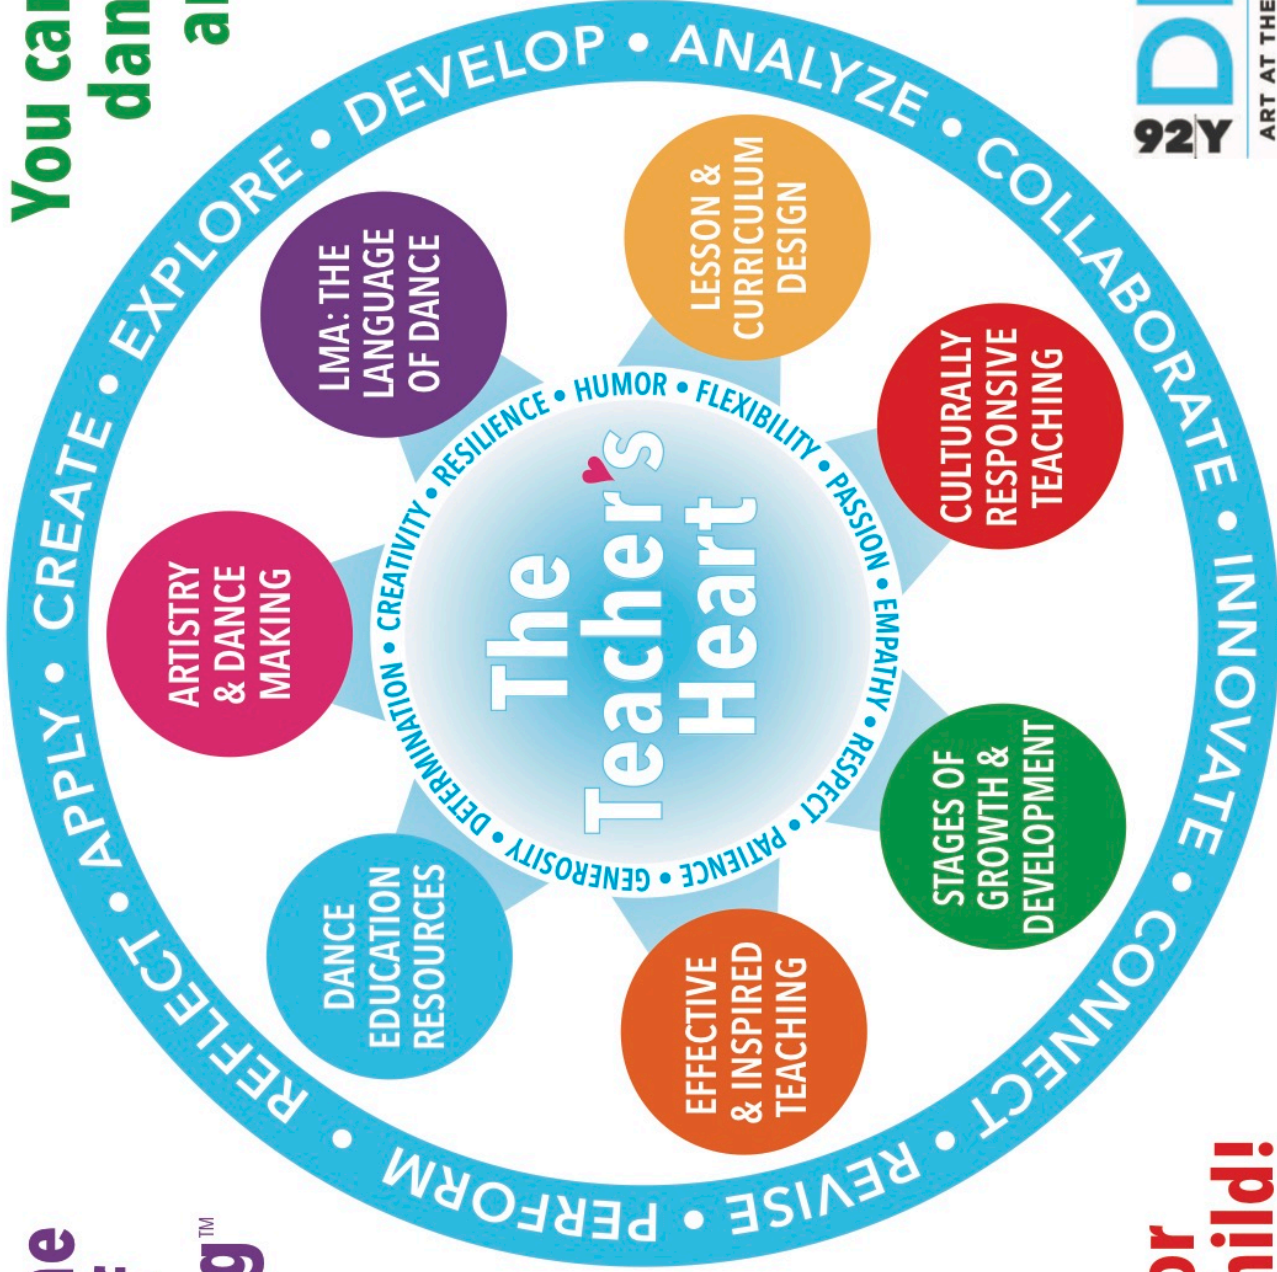

# DANCE EDUCATION LABORATORY (DEL) MODEL

Ann Biddle  
12/18 (Draft)

**Art at the  
Heart of  
Teaching™**

**You can make a  
dance about  
anything!**

**Dance for  
Every Child!**